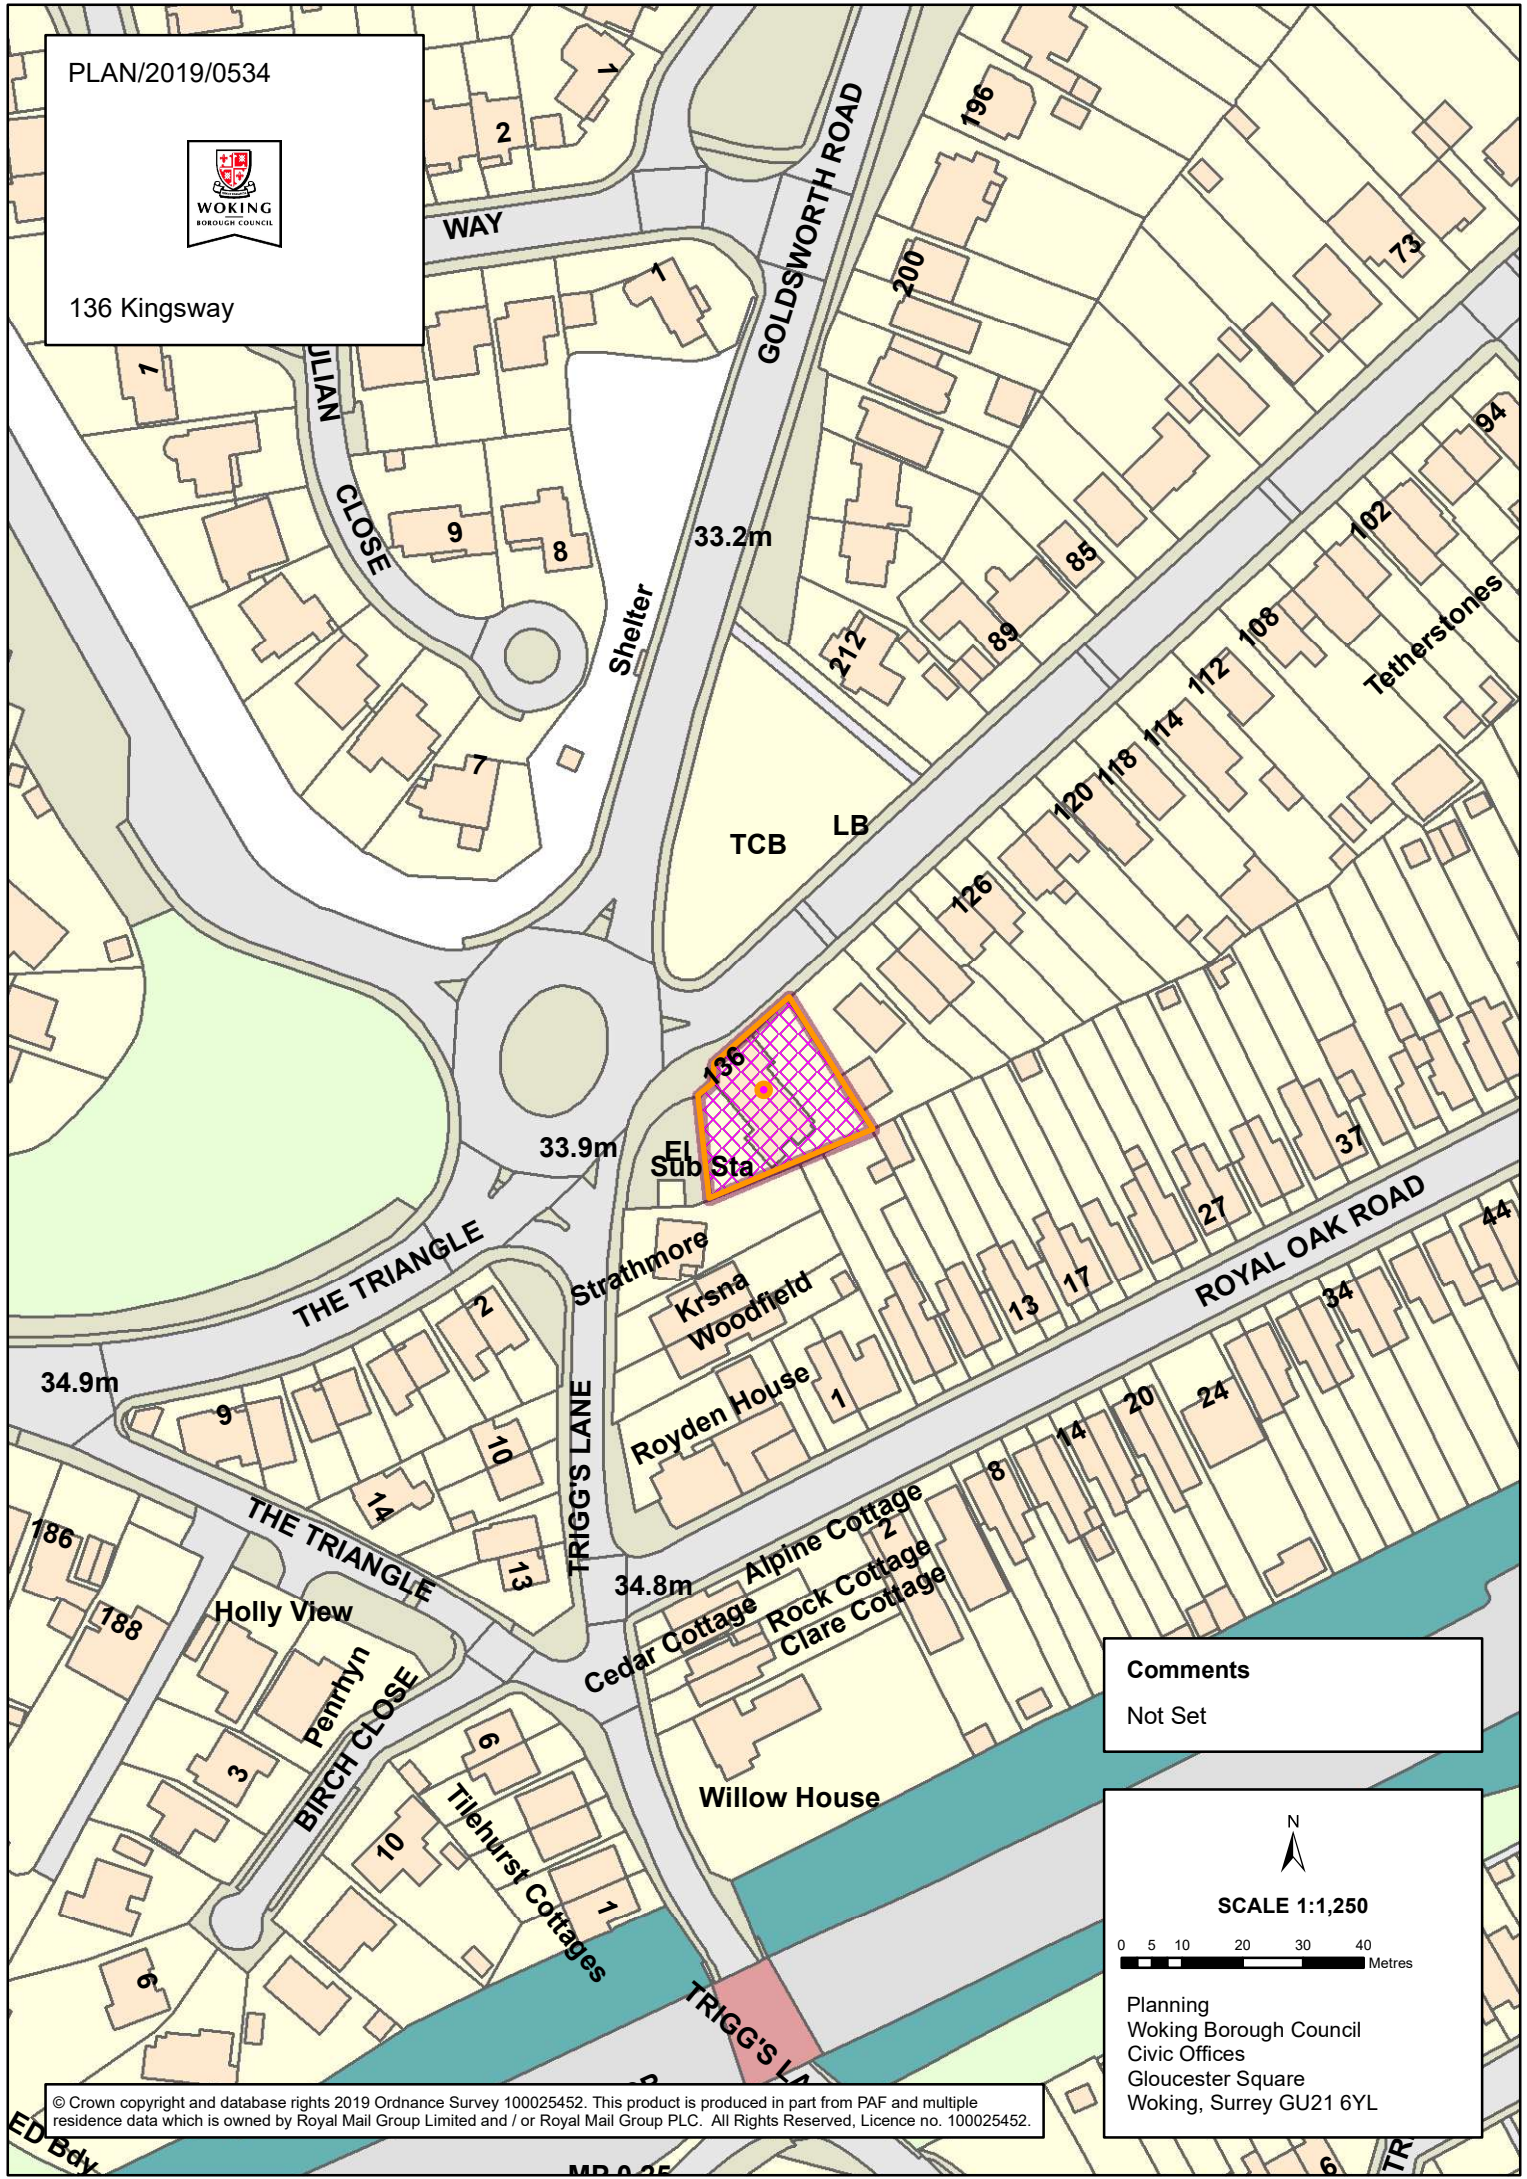

PLAN/2019/0534

136 Kingsway

Comments
Not Set

N

SCALE 1:1,250

0 5 10 20 30 40 Metres

Planning
Woking Borough Council
Civic Offices
Gloucester Square
Woking, Surrey GU21 6YL